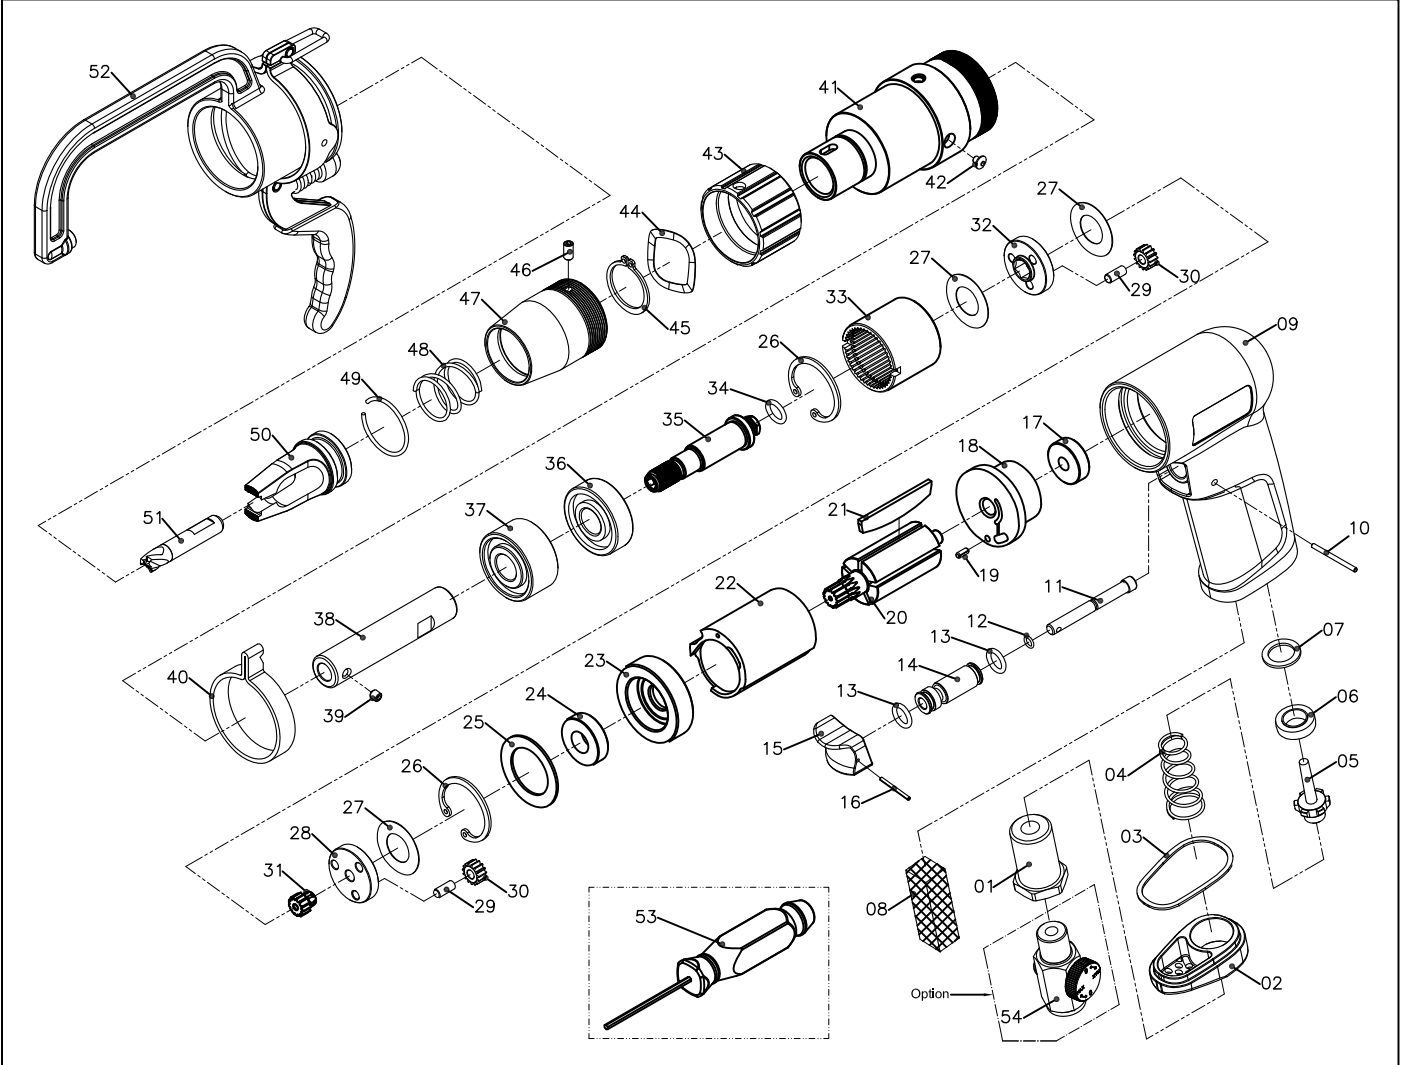

OS-3899 **GAV** HAVALI PUNTA ÇÜRÜTME

No.	Part. No.	Parça Adı	Adet	No.	Part.No.	Parça Adı	Adet
1	389501	Air Inlet	1	29	389829	Pin	6
2	CP1HP02-RD	Deflector	1	30	389927	Planet Gear	6
3	CP1HP03	Gasket	1	31	389825-2	Sun Gear	1
4	389503	Spring	1	32	389830-2	Planet Shaft	1
5	328804V	Valve	1	33	389931	Ring gear	1
6	328835	Valve Seat	1	34	589050	O-Ring	1
7	328825S	Spacer	1	35	389940	Spindle	1
8	389507	Silencer	1	36	633826	Ball Bearing (B6201ZZ)	1
9	389909-BS	Housing	1	37	396632	Thrust Twin Bearing (B5201ZZ)	1
10	CP1HP10	Dowel Pin	1	38	389939	Drill Bit Holder	1
11	389912	Valve Stem	1	39	389941	Screw	1
12	638013	O-Ring	1	40	389942	Hanger Ring	1
13	OR0715	O-Ring	2	41	389943	Gear Box Housing	1
14	CP1HP27	Valve Bushing	1	42	3897RS-16	Bottom Head Cap Screw	1
15	CP1HP14-RD	Trigger	1	43	389944	Feed Adjust Ring	1
16	589039	Pin	1	44	389945	Wave Washer	1
17	B626ZZ	Ball Bearing	1	45	389946	Snap Ring	1
18	389919	Rear Plate	1	46	389947	Screw	1
19	308013	Pin	1	47	389948	Front Housing	1
20	389914	Rotor	1	48	389949	Spring	1
21	633816-CH6	Rotor Blade	5	49	389950	Snap Ring	1
22	633817N	Cylinder	1	50	389951	Clamp Support	1
23	389924	Front Plate	1	51	389959	Milling Cutter	1
24	B6900ZZ	Ball Bearing	1	52	389952-A	Brace & Feeder Assembly	1
25	863823L	Washer	1	53	389953	Hex Key Wrench	1
26	389838	Snap Ring	2	OPTIONAL			
27	389833	Washer	3	54	389901	Air Regulator	1
28	389826-2	Planet Shaft	1				